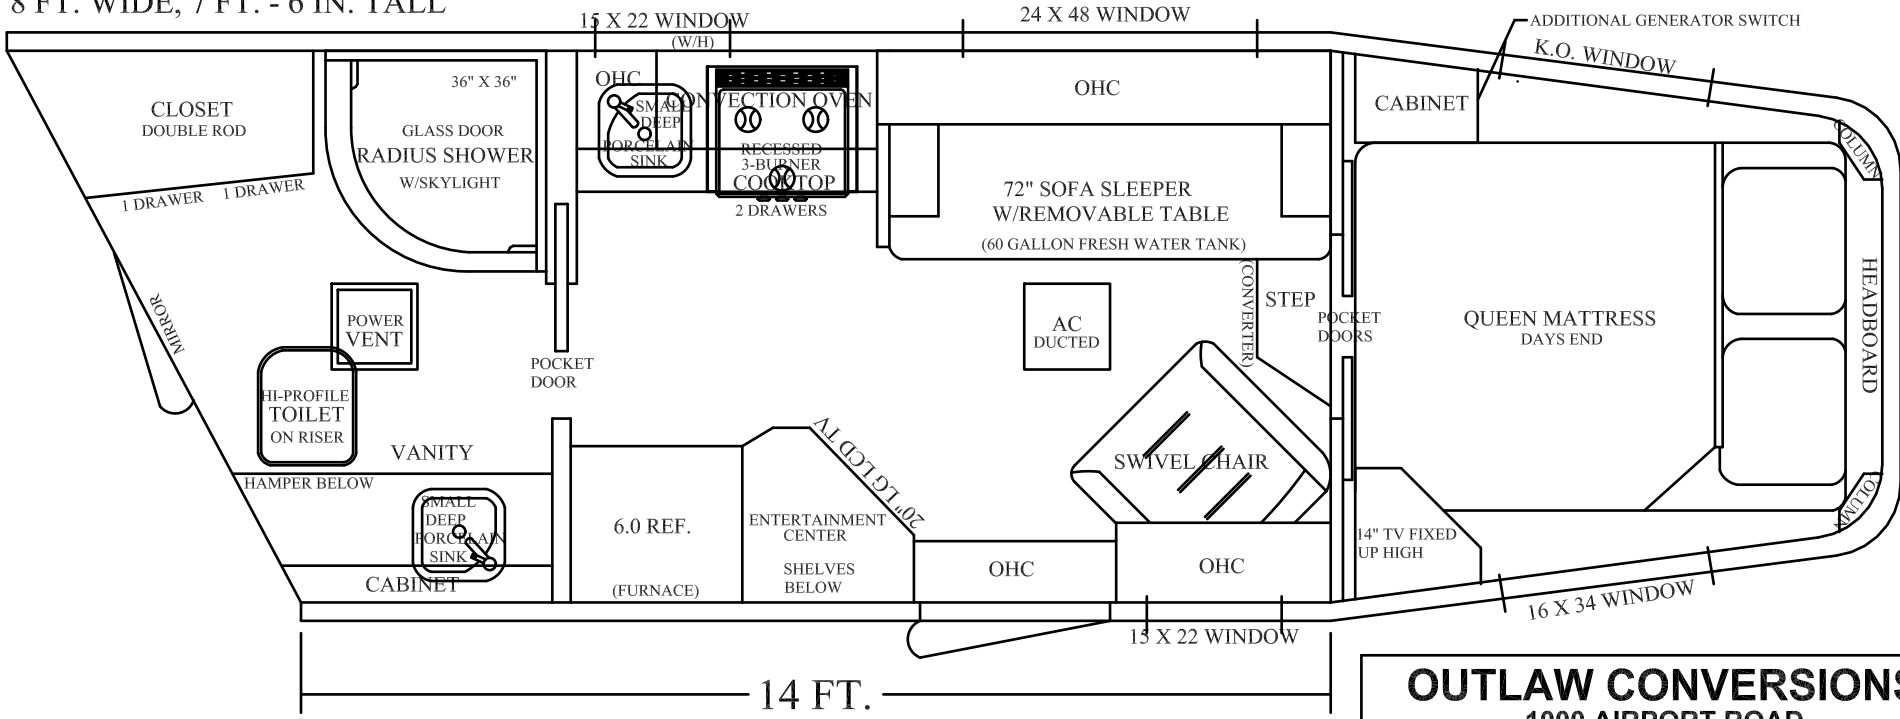

8 FT. WIDE, 7 FT. - 6 IN. TALL

OUTLAW CONVERSIONS 1000 AIRPORT ROAD Stephenville, Texas 76401		
DEALER	DRAWN BY	DATE
CIRCLE M TRLS.	BLM	27-AUG-07
CUSTOMER	DWG. NO.	REV. NO.
INVENTORY 14407	082707-37	0