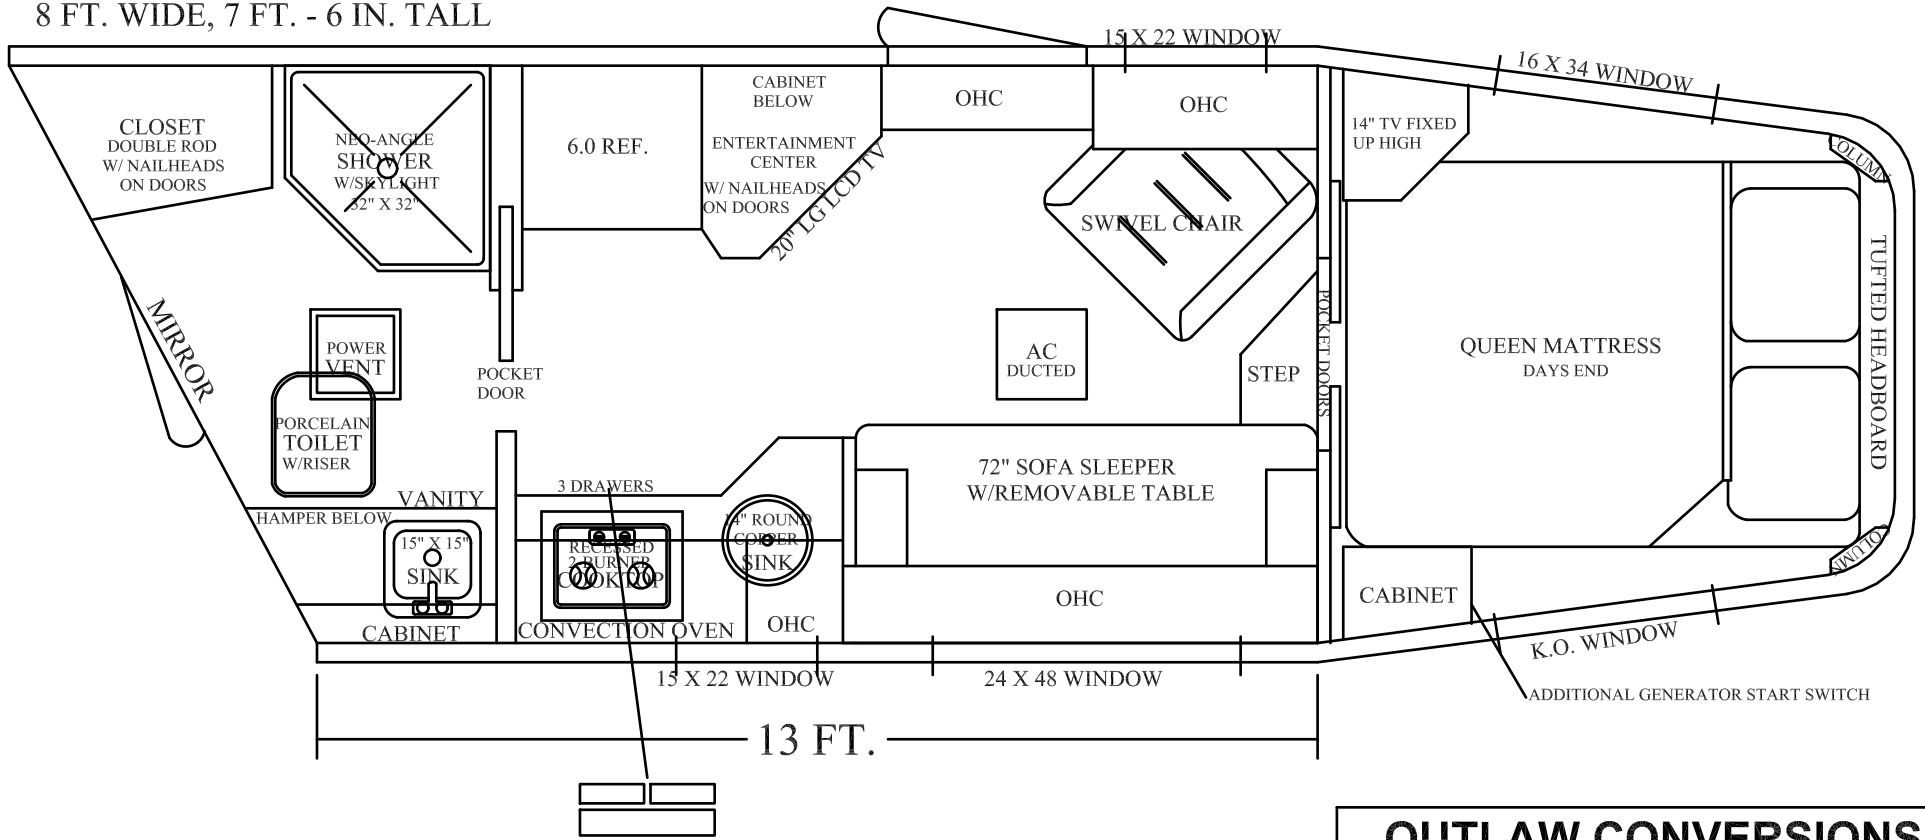

8 FT. WIDE, 7 FT. - 6 IN. TALL

OUTLAW CONVERSIONS		
1000 AIRPORT ROAD Stephenville, Texas 76401		
DEALER	DRAWN BY	DATE
CIRCLE M TRLS.	BLM	27-AUG-07
CUSTOMER	DWG. NO.	REV. NO.
INVENTORY 13207	082707-31	0